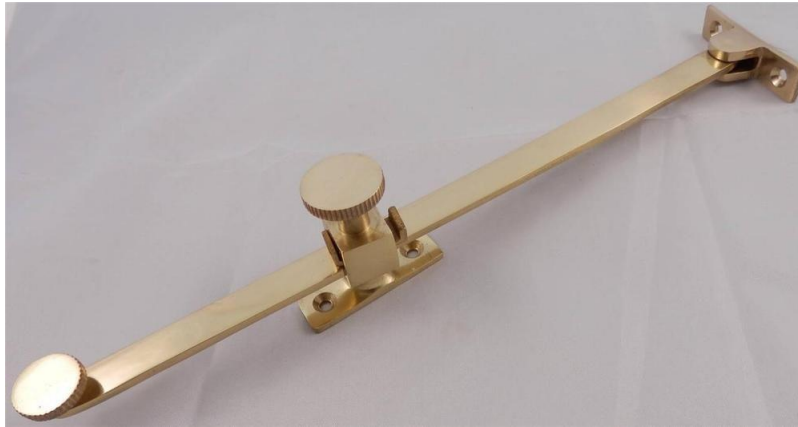

Product Ref.CWF0120  
Description:Brass Window Casement Stay  
Surface Finish: Oil Rubbed Bronze

Product Ref.CWF0123  
Description: Brass Window Cremon Bolt Set  
Surface Finish: Electrostatic Black

Product Ref.: CWF0125  
Description: Brass Window Catcher/Fastner  
Surface Finish: Electrostatic Black

Product Ref.: CWF0126  
Description: Brass Window Handle  
Surface Finish: Electrostatic Black

Product Ref.CWF0127  
Description: Window Sash Lift  
Surface Finish: Dark Oil Rubbed Bronze

Product Ref.CWF0129  
Description: Sliding Window Casement Stay  
Surface Finish: Polished Brass

Product Ref.CWF0132  
Description:Victorian Brass Window Casement Stay  
Surface Finish: Polished Brass